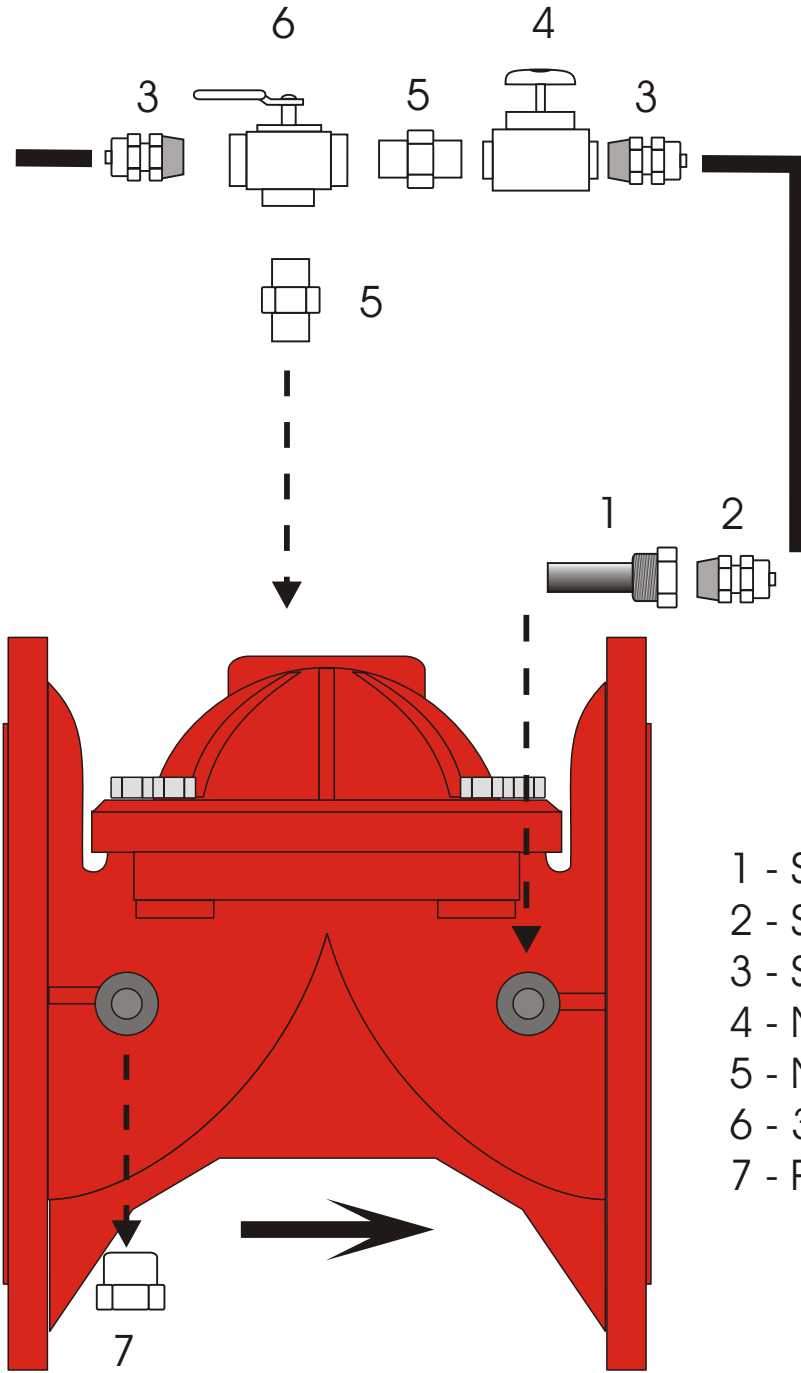

HYDROVAL® HY-NR Non return check valve with adjustable closing speed control

- 1 - STRAINER
- 2 - STRAIGHT 1/8" PEAD TUBE 4X6
- 3 - STRAIGHT 1/4" PEAD TUBE 4X6
- 4 - NEEDLE VALVE
- 5 - NIPPLES 1/4"-1/4"
- 6 - 3-WAY BALL VALVE
- 7 - PLUG